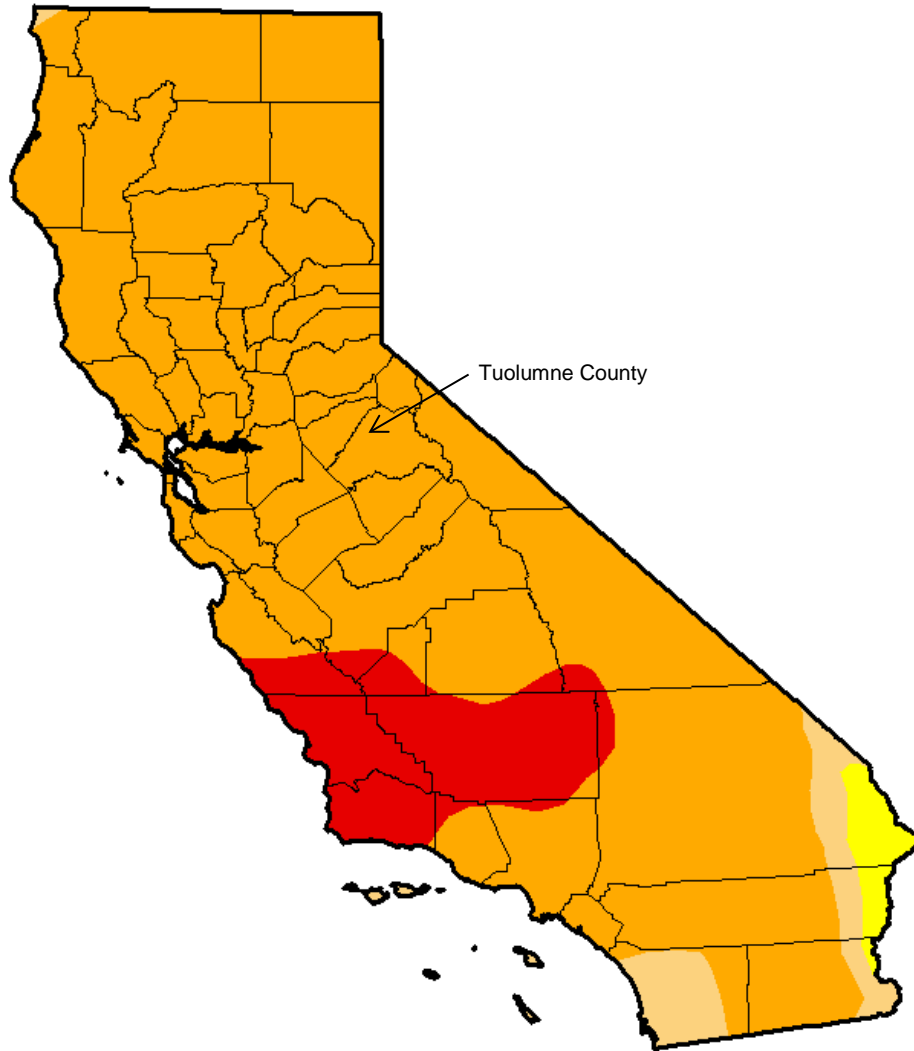

Drought Severity

- D0 - Abnormally Dry
- D1 Drought - Moderate
- D2 Drought - Severe
- D3 Drought - Extreme
- D4 Drought - Exceptional

August 13, 2013

<http://droughtmonitor.unl.edu/MapsAndData/DataTables.aspx?CA>